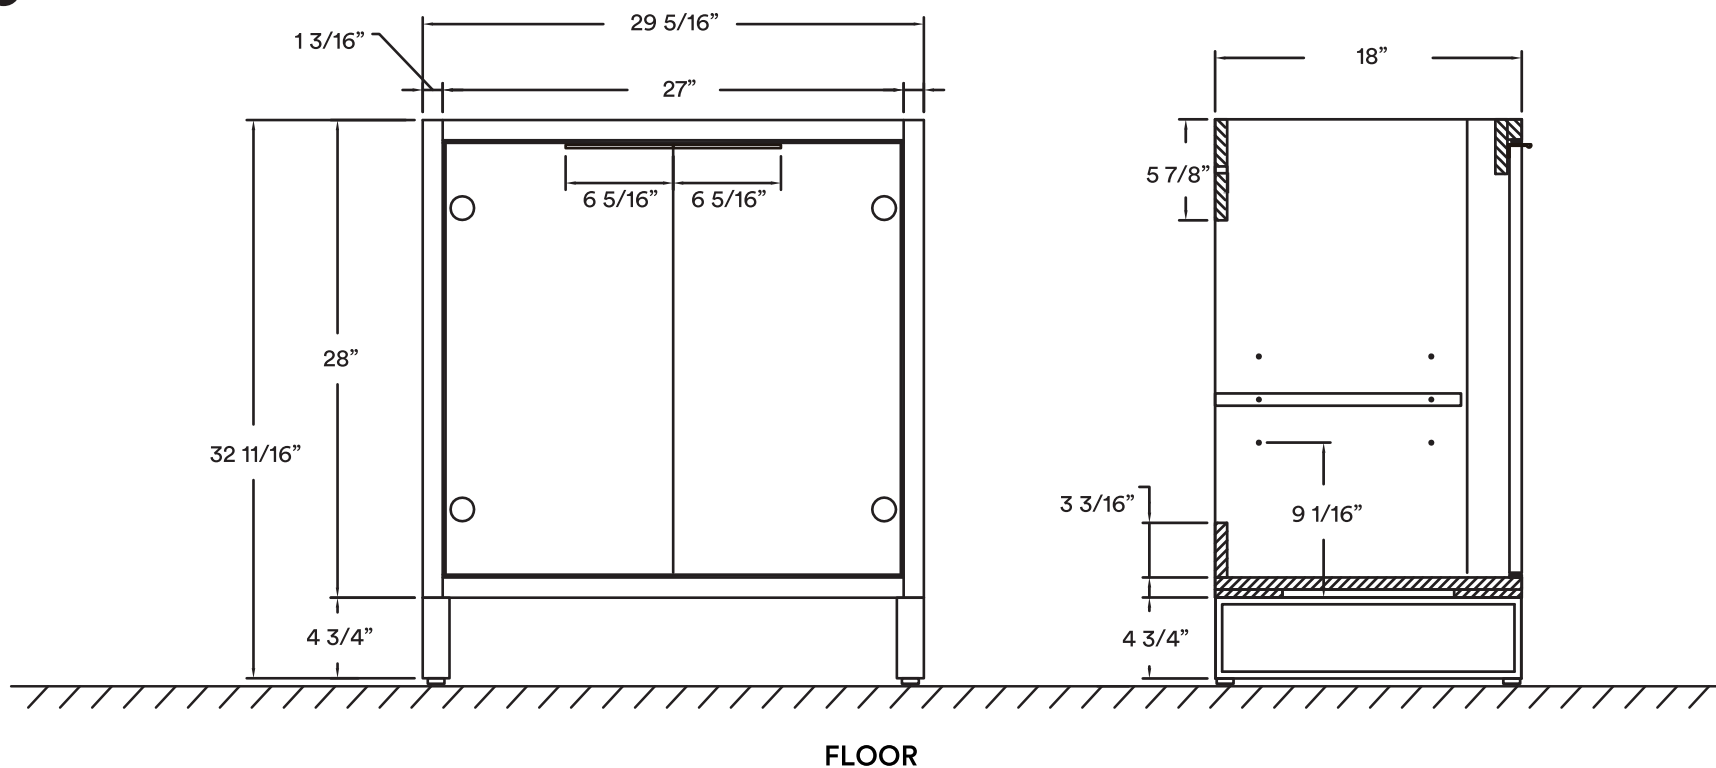

SPECIFICATIONS / TECHNICAL DATA

OPULENCE

VANITY COLLECTION

30"

ATTENTION! Dimensions may vary by up to 3/8". It is highly recommended to pull all dimensions of actual model for installation and measuring purposes.

MODEL# OL30 (ALL COLORS)